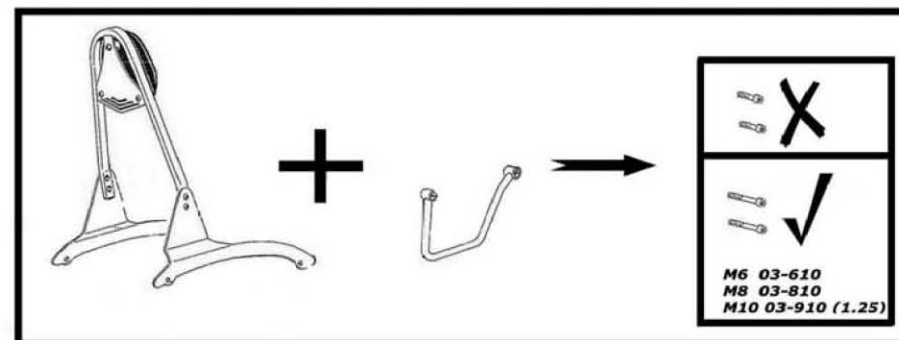

Saddlebag Support 663-025

Components

1	Saddlebag support	2x
2	Bolt M8 x 50	4x

Model for motorcycle

Please check all fixings and mounting points before assembly as listed on the mounting instruction sheet.